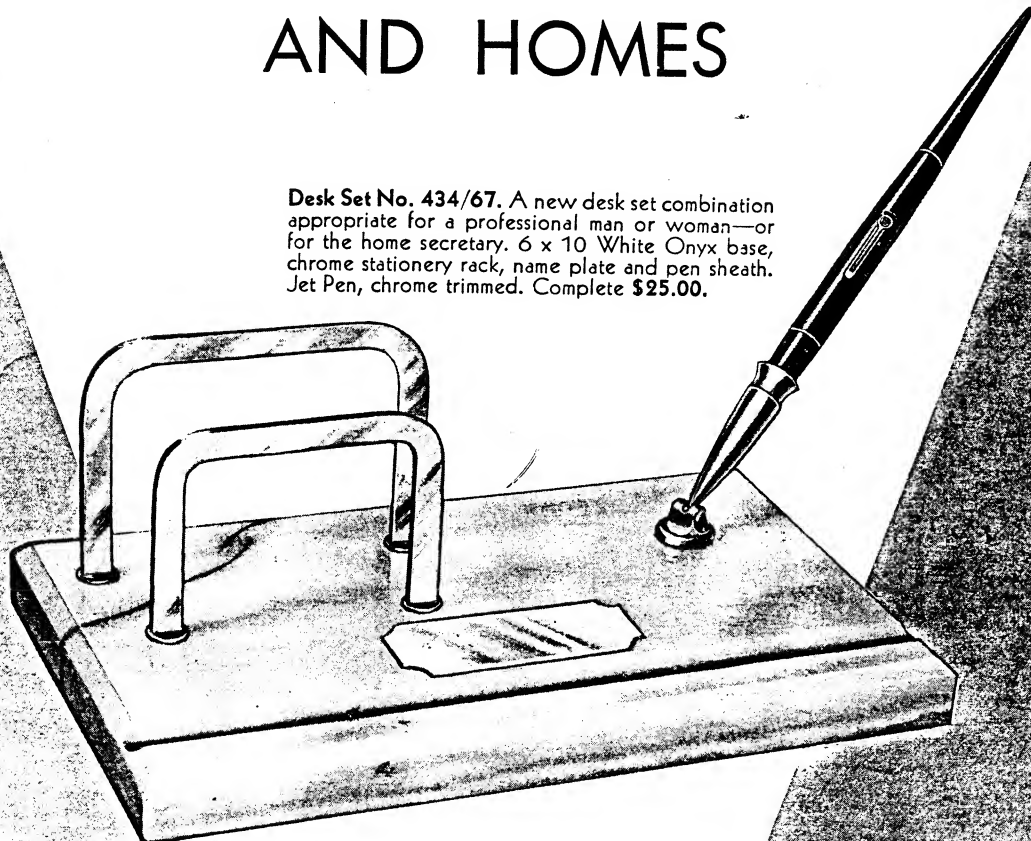

WATERMAN'S DESK EQUIPMENT for modern BUSINESS OFFICES AND HOMES

Desk Set No. 434/67. A new desk set combination appropriate for a professional man or woman—or for the home secretary. 6 x 10 White Onyx base, chrome stationery rack, name plate and pen sheath. Jet Pen, chrome trimmed. Complete \$25.00.

Desk Set No. 504/64. A most appropriate set for equipping desks of an office personnel. Useful, conservative. Will harmonize with any desk or table finish. Large, 4 x 6 Black Catalin base. Jet Pen, chrome trimmed. This set is an unusually good buy at \$10.00.